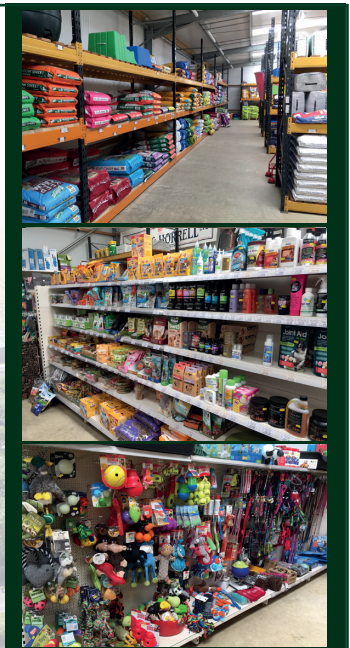

To advertise call 01487 843311

16

email sales@villagescene.co.uk